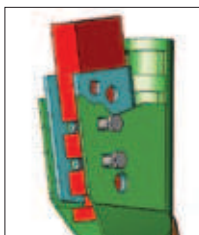

Fig.1

680-ASY-1000P **680-HLD-1000P** (NO BUSHING)

**THIS SINGLE SHOOT OPENER FITS:
BOURGAULT PHD**

- Liquid Phosphorus is delivered onto the seed bed, **below the seed.**
- Front delivery provides precise seed delivery and reduces plugging with better soil flow.
- Seed is delivered through the precision funnel opening.
- Reinforced holder reduces breakage in rocky conditions.
- Can be used with any of the 200 Series replaceable tips allowing you to choose the tip for your conditions.
  Tips sold separately. See page 14-15 for more details.
- Extra hard surfacing on critical wear areas to increase the life of the holder.
- **When installing on Bourgault PHD use bolt holes pictured left in Fig. 1.**
- Liquid Phosphorus pipe is 3/16" (5 mm) O.D., and will require **880-ASY-1010** for 1/4" (6 mm) I.D. delivery hoses. *See page 106 for more details.*

For a more detailed view of this opener see page 117.