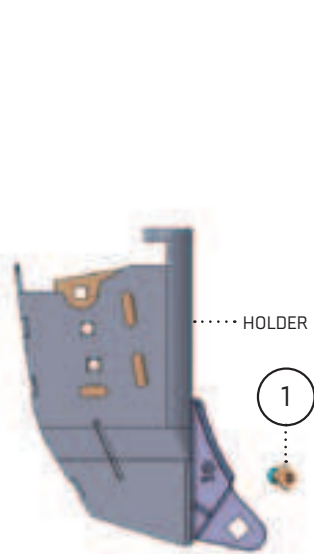

VOS SYSTEM

610-HLD-2080

673-HLD-2080

683-HLD-2080

PART#		610-HLD-2080	673-HLD-2080	683-HLD-2080
1	200-BNC-3100	■	■	■
2	880-HCL-1828	■	■	■
3	880-HCL-0001	■	■	■
4	610-CAP-1080	■		
5	942-HRG-2004	■		
6	908-NNI-2504	■		

TIP OPTIONS: 610-TIP-0802
 610-TIP-3500
 610-TIP-4081
 610-TIP-1711
 610-TIP-1712

Tips sold separately.

See page 44-45 for more information.

880-TUB-1001 & 1002

880-BSH-1000

880-TUB-1003 & 1004

880-BSH-1000

NOTE:

880-TUB-1001, 1003, 1009 & 1011 are for everything other than C-Shank.

880-TUB-1002, 1004, 1010 & 1012 are for C-Shank openers, and are 1" longer.

Pipes can be made for the 673-HLD-2080 on request. *Call the factory for more details.*