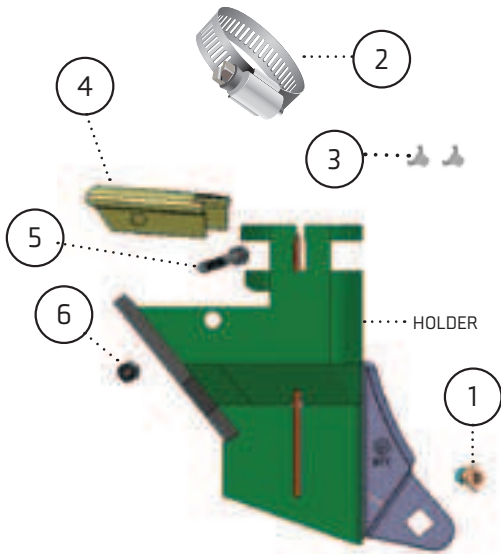

VOS SYSTEM

610-HLD-2080

673-HLD-2080

683-HLD-2080

PART#		610-HLD-2080	673-HLD-2080	683-HLD-2080
1	200-BNC-3100	■	■	■
2	880-HCL-1828	■	■	■
3	880-HCL-0001	■	■	■
4	610-CAP-1080	■		
5	942-HRG-2004	■		
6	908-NNI-2504	■		

TIP OPTIONS: 610-TIP-0802
 610-TIP-3500
 610-TIP-4081
 610-TIP-1711
 610-TIP-1712

Tips sold separately.

See page 44-45 for more information.

880-TUB-1001 & 1002

880-BSH-1000

880-TUB-1003 & 1004

880-BSH-1000

NOTE:

880-TUB-1001, 1003, 1009 & 1011 are for everything other than C-Shank.

880-TUB-1002, 1004, 1010 & 1012 are for C-Shank openers, and are 1" longer.

Pipes can be made for the 673-HLD-2080 on request. *Call the factory for more details.*