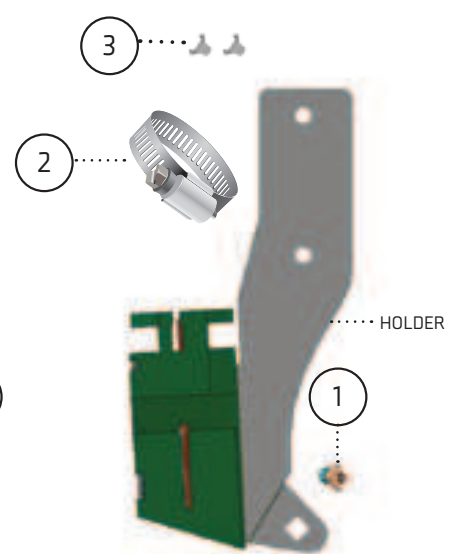

VOS SYSTEM

610-HLD-2080

673-HLD-2080

683-HLD-2080

PART#		610-HLD-2080	673-HLD-2080	683-HLD-2080
1	200-BNC-3100	■	■	■
2	880-HCL-1828	■	■	■
3	880-HCL-0001	■	■	■
4	610-CAP-1080	■		
5	942-HRG-2004	■		
6	908-NNI-2504	■		

TIP OPTIONS: 610-TIP-0802
 610-TIP-3500
 610-TIP-4081
 610-TIP-1711
 610-TIP-1712

Tips sold separately.

See page 44-45 for more information.

880-TUB-1001 & 1002

880-BSH-1000

880-TUB-1003 & 1004

880-BSH-1000

NOTE:

880-TUB-1001, 1003, 1009 & 1011 are for everything other than C-Shank.

880-TUB-1002, 1004, 1010 & 1012 are for C-Shank openers, and are 1" longer.

Pipes can be made for the 673-HLD-2080 on request. *Call the factory for more details.*